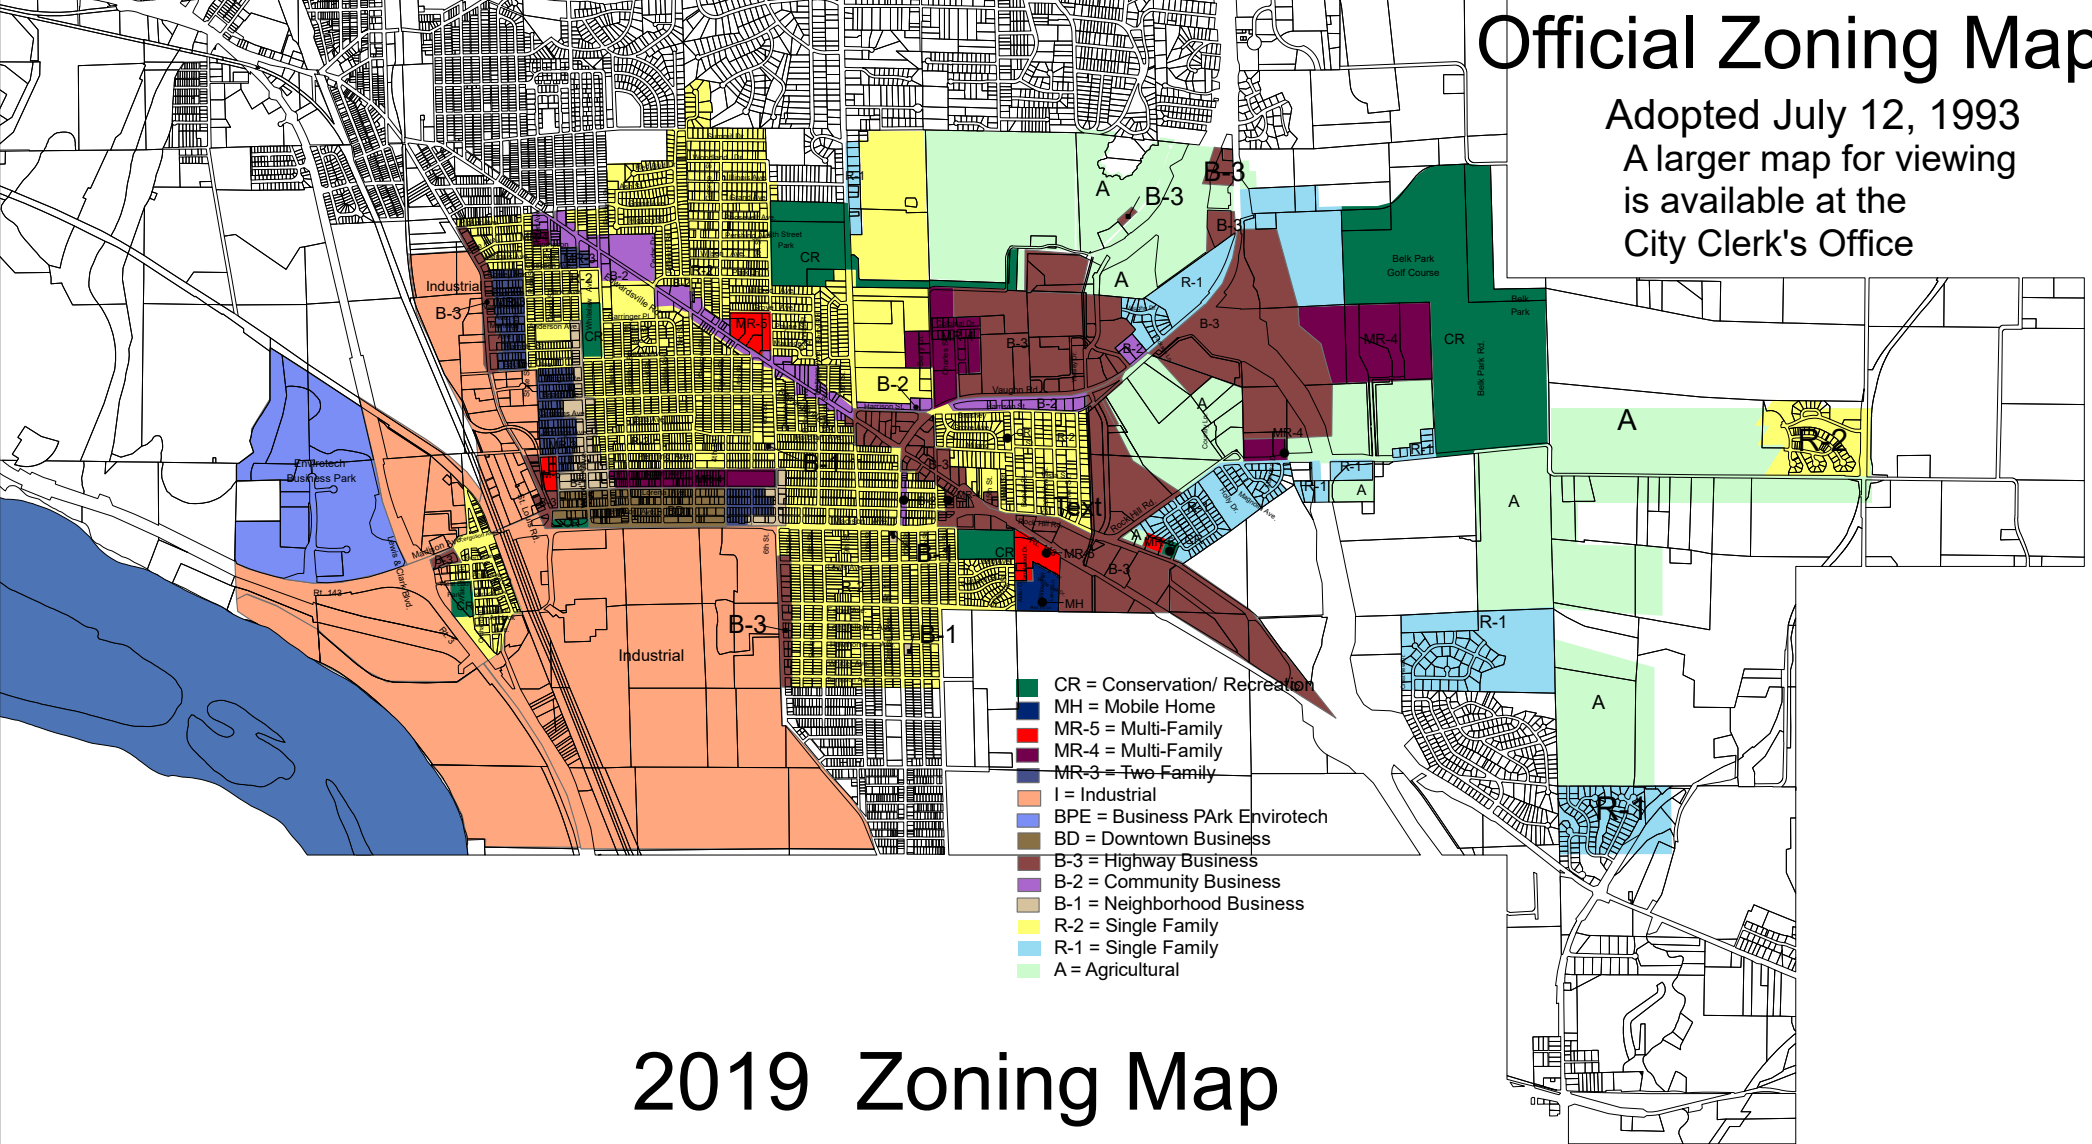

Official Zoning Map

Adopted July 12, 1993
A larger map for viewing
is available at the
City Clerk's Office

2019 Zoning Map City of Wood River, Illinois

0 2000 ft.